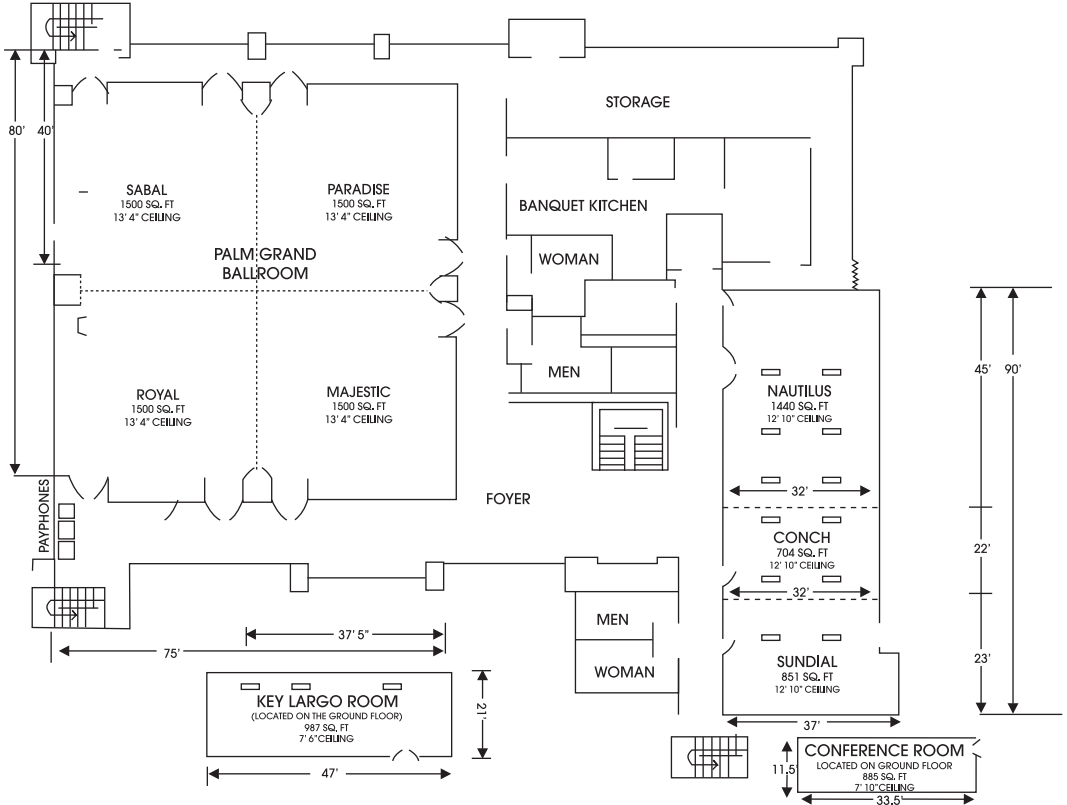

ISLA GRAND

BEACH RESORT

500 Padre Boulevard
South Padre Island, Texas 78597
956-761-6511

Function Room	Square Feet	Dimensions	Ceiling Height	Recept.	Rounds	Classrm.	Theatre	Conference	Hollow Square	U-Shaped
Palm Grand Ballroom	6000	80' X 75'	13' 4"	860	400	400	800	N/A	100	75
Majestic	1500	40' X 37.5'	13' 4"	200	90	70	150	50	50	40
Paradise	1500	40' X 37.5'	13' 4"	200	90	70	150	50	50	40
Royal	1500	40' X 37.5'	13' 4"	200	90	70	150	50	50	40
Sabal	1500	40' X 37.5'	13' 4"	200	100	70	150	50	50	40
Foyer Area	N/A	N/A	N/A	200	N/A	N/A	N/A	N/A	N/A	N/A
Tower Ballroom	3000	90' X 32'	12' 10"	180	140	130	200	60	60	60
Nautilus	1440	45' X 32'	12' 10"	100	80	80	100	40	40	35
Conch	704	22' X 32'	12' 10"	30	30	25	30	16	16	12
Sundial	851	23' X 37'	12' 10"	50	40	25	40	16	16	12
Key Largo	987	47' x 21'	7' 6"	80	50	40	80	32	32	28
Exec. Board Room	425	25' X 17'	7' 8"	N/A	N/A	N/A	N/A	10	N/A	N/A
Conference Room	385	33.5' X 11.5'	7' 10"	30	24	20	25	25	20	20
Poolside/Seawall Hammerhead Deck Quarterdeck Lounge	<p><i>For capacities please call the Sales and Catering Department</i></p>									